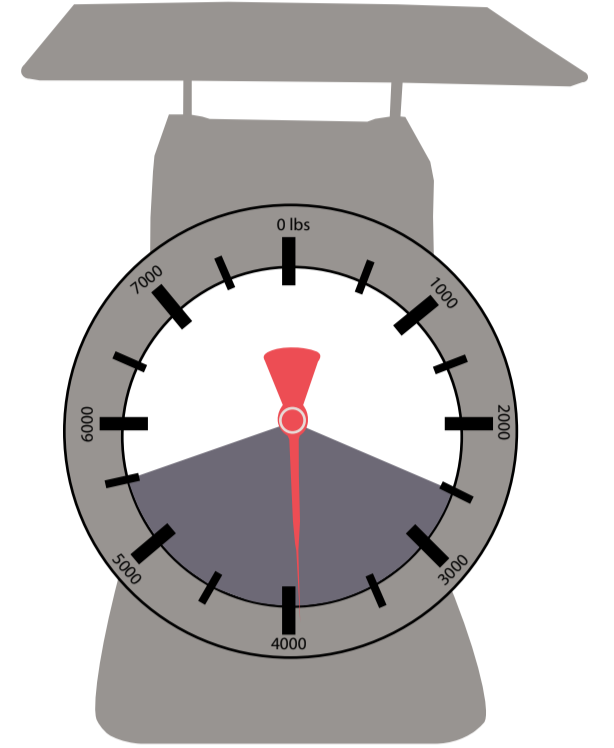

Get to know the Nile Hippo

The average height of an adult hippopotamus is 4.9 ft (1.5 m) tall.

Adult hippos can weigh between 2500 and 5500 lbs (1134-2495 kg).

Hippos are born weighing between 60 and 110 lbs (27-50 kg).

Their ears, eyes and nostrils are set near the top of their head so they can still hear, see and breathe while in the water.

Ears
Eyes

Nostrils

Did you know?

The hippo calf at Disney's Animal Kingdom was actually born in the water!