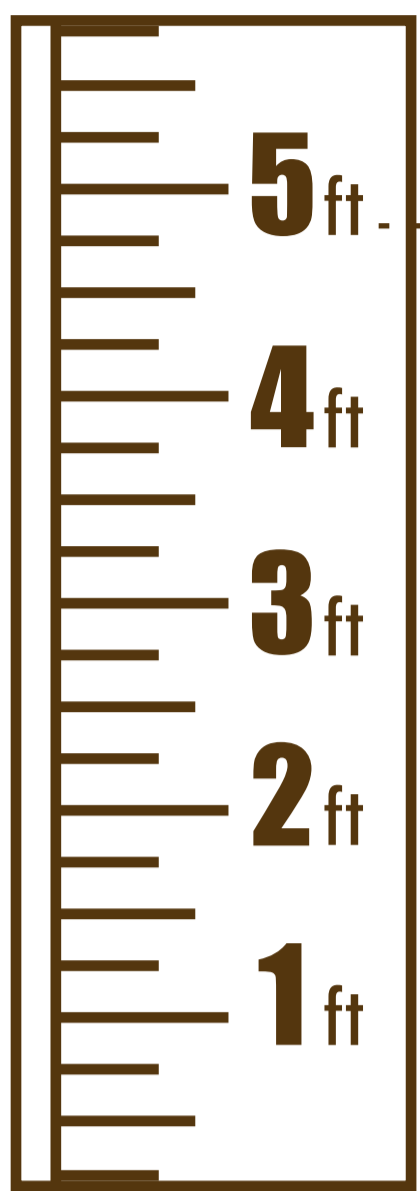

Get to know the Nile Hippo

The average height of an adult hippopotamus is 4.9 ft (1.5 m) tall.

Adult hippos can weigh between 2500 and 5500 lbs (1134-2495 kg).

Hippos are born weighing between 60 and 110 lbs (27-50 kg).

A hippo's diet

includes short grasses and occasionally fruits, water-plants, leaves and bark.

Hippos spend the day in the water relaxing...

...and the night on land searching for food.

Hippos can walk up to 6 mi (10 k) while foraging for food, consuming up to 100 lbs (45 kg) of food each night.