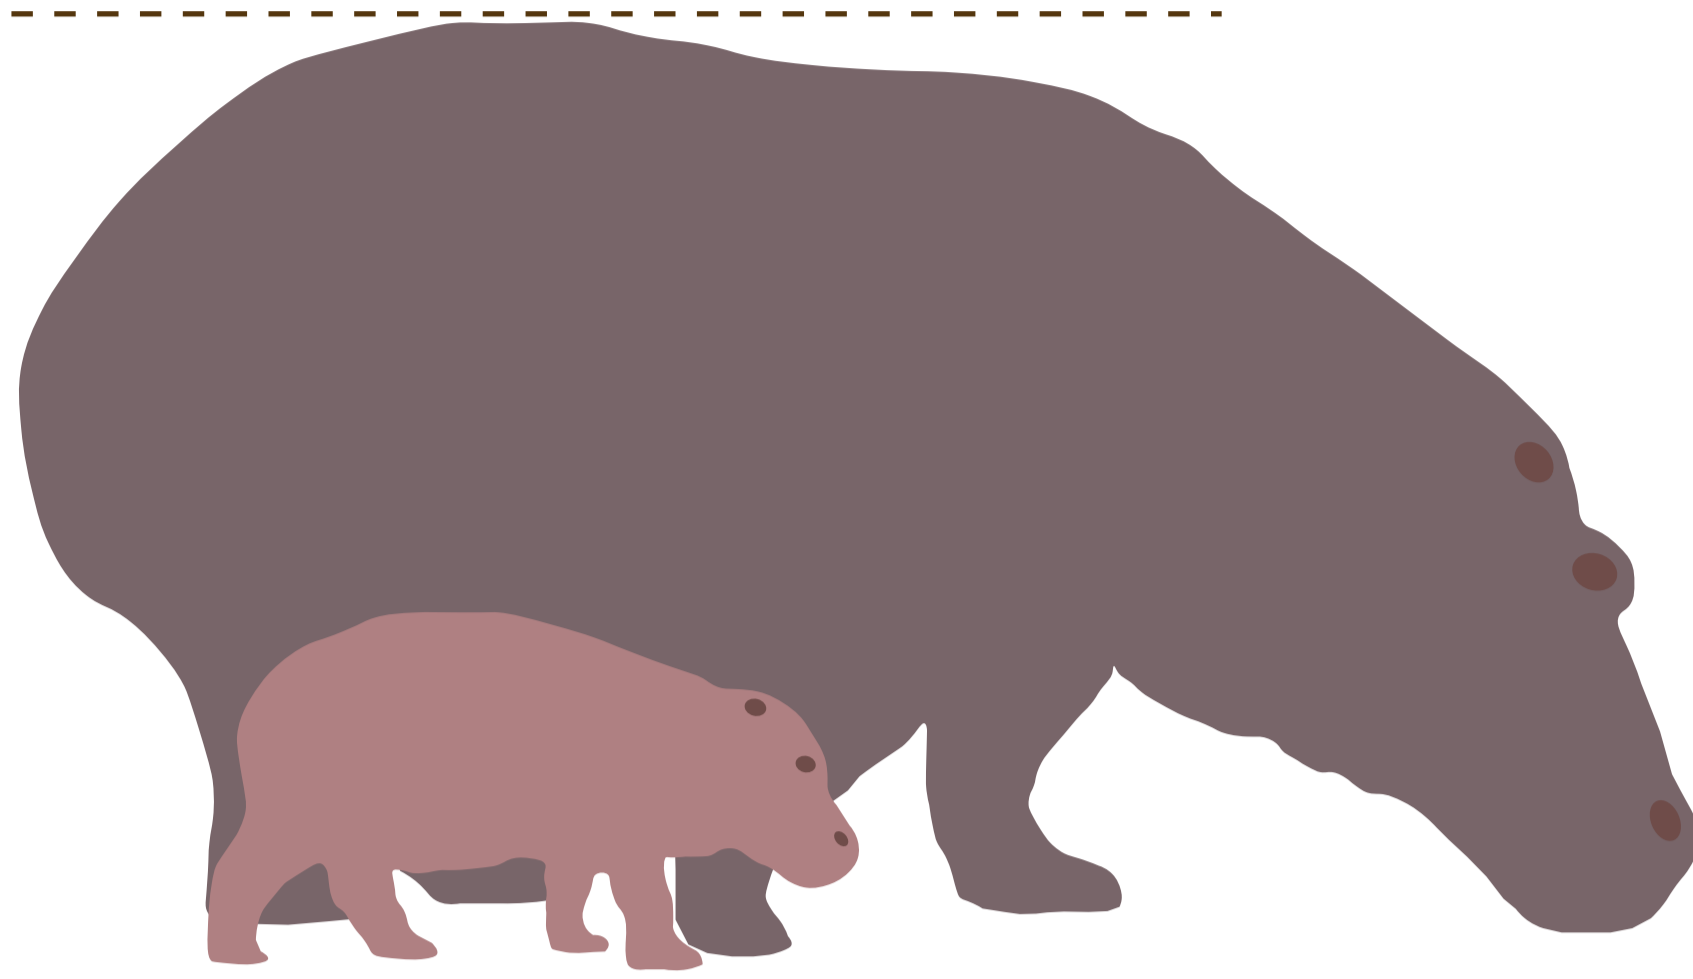

Get to know the Nile Hippo

The average height of an adult hippopotamus is 4.9 ft (1.5 m) tall.

Adult hippos can weigh between 2500 and 5500 lbs (1134-2495 kg).

Hippos are born weighing between 60 and 110 lbs (27-50 kg).

A hippo's diet

includes short grasses and occasionally fruits, water-plants, leaves and bark.

Hippos spend the day in the water relaxing...

...and the night on land searching for food.

Hippos can walk up to 6 mi (10 k) while foraging for food, consuming up to 100 lbs (45 kg) of food each night.

Their ears, eyes and nostrils are set near the top of their head so they can still hear, see and breathe while in the water.

Ears
Eyes

Nostrils

Did you know?

The hippo calf at Disney's Animal Kingdom was actually born in the water!